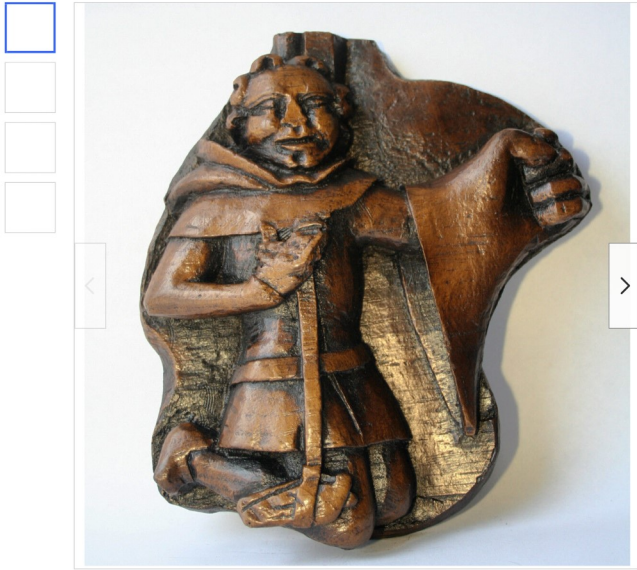

Search for anything

All Categories

Back to search results | Listed in category: Collectables & Art > Antiques > Woodenware > Ornaments

[Share](#) | [Add to Watchlist](#)

Falconer Reproduction Hunting Medieval Cathedral Carving Unique Hand Made Gift

Condition: --
"Hand Made in the UK, taken from a mould taken from the original medieval carving."

Quantity: More than 10 available / 3 sold

Price: **£17.99**
Approximately EUR 2117

[Buy it now](#)

[Add to basket](#)