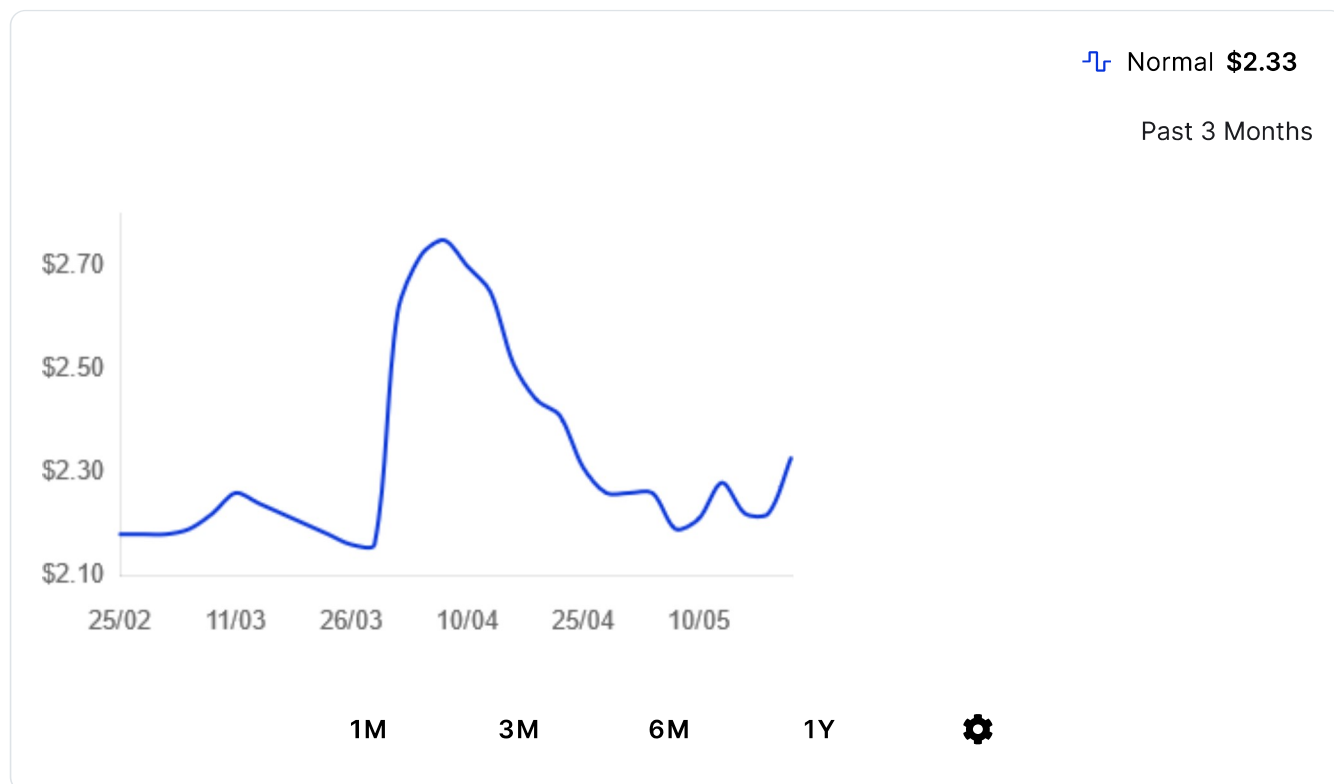

5/21/24	NM	1	$2.21
5/21/24	NM	1	$2.00

[View More Data](#)

Market Price History

No Listings Available

Sort By

Price + Shipping ▼

Listings Per Page

10 Listings ▼

We use cookies to help you find relevant products and offers. [Learn more](#)

Allow All

[Preferences](#)